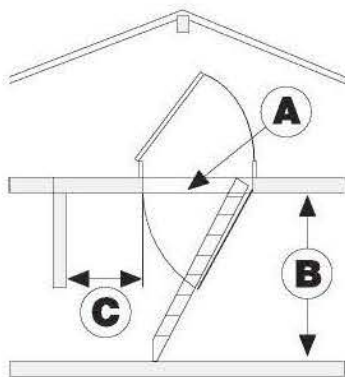

ELEGANCE

insulated loft ladder with steel scissor stair

Advantages

- Checked DIN EN 14975 (2007)
- insulated loft ladder with insulated hatch 33 mm thick
- no joints on all around seal
- hatch both sides white
- strong melamine finished MDF frame
- powder coated steel scissor ladder
- protective floor pumpers
- holds weight 150 kg

Options

- paneling Minka Fix 18 mm
- telescopic handrail
- hatch safety rail
- Blower-Door-Set

Technical Dimensions

| A rough opening size | frame size | B floor to ceiling height | C landing space | Item No |
|----------------------------|------------|---------------------------------|-----------------------|---------|
| 90/60 | 89/59/13 | -300 | 75 | 10231 |
| 90/70 | 89/69/13 | -300 | 75 | 10232 |
| 120/60 | 119/59/13 | -300 | 45 | 10233 |
| 120/70 | 119/69/13 | -300 | 45 | 10234 |